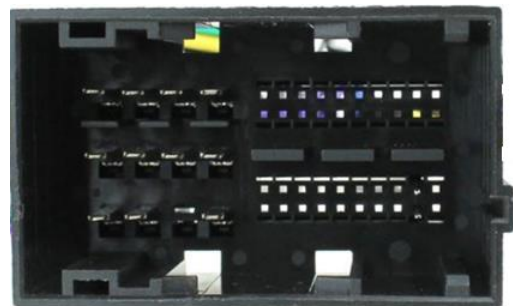

CD-FCA-UAR.001AE Compatible Cars

EAN 4988028019470

FCA	Model	Code	From	To	Interface
Fiat	Doblo	VP1	2015	present	CD-FCA-UAR.001AE
Fiat	Ducato	VP1 - X290	2015	Present	CD-FCA-UAR.001AE
Fiat	Ducato	VP2 - X290	2015	Present	CD-FCA-UAR.001AE
Fiat	500	VP2	2016	2020	CD-FCA-UAR.001AE
Fiat	500L	VP2	2012	2018	CD-FCA-UAR.001AE
Fiat	Panda	Delphi			CD-FCA-UAR.001AE
Alfa Romeo	4C	All	2013	2019	CD-FCA-UAR.001AE
Alfa Romeo	Mito	VP2	2015	2019	CD-FCA-UAR.001AE
Alfa Romeo	Giulietta	VP2	2015	2020	CD-FCA-UAR.001AE
Citroen	Jumper	VP1	2015	Present	CD-FCA-UAR.001AE
Citroen	Jumper	VP2	2015	Present	CD-FCA-UAR.001AE
Peugeot	Boxer	VP1 - X290	2015	Present	CD-FCA-UAR.001AE
Peugeot	Boxer	VP2 - X290	2015	Present	CD-FCA-UAR.001AE